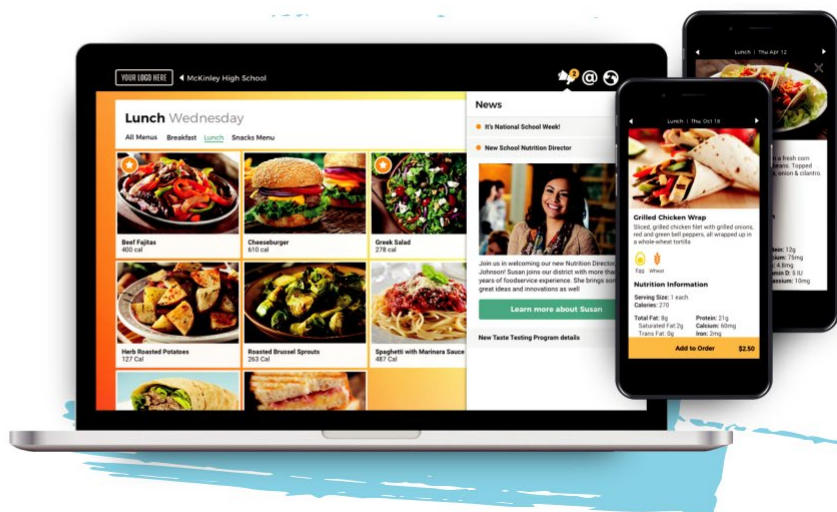

# WELCOME BACK TO SCHOOL!

# Check out your awesome menus!

You can easily view information about what is on our menu each day. You can see an image and description for food items, as well as nutritional information.

Our innovative and interactive site and mobile app make our menus more convenient and informative than ever before!