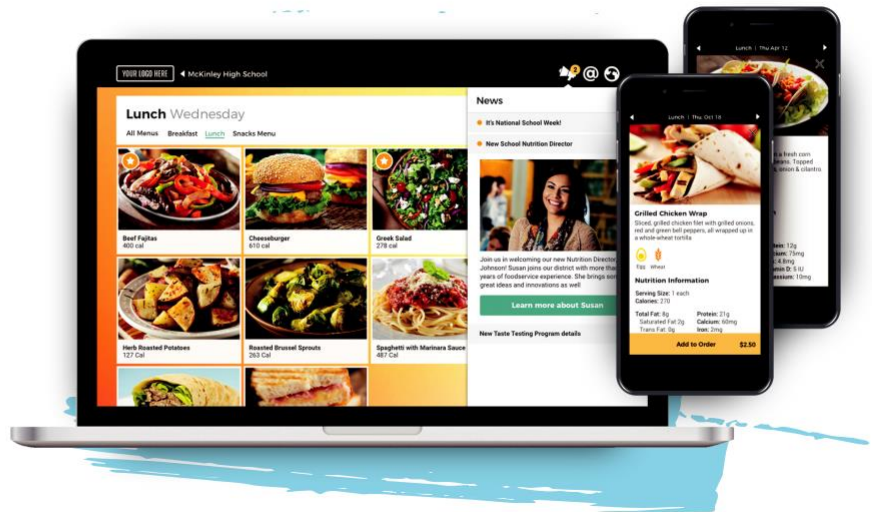

WELCOME BACK TO SCHOOL!

ROSELLE PUBLIC SCHOOLS

Check out your awesome menus!

Daily Breakfast and Lunch Menus

You can easily view information about what is on our menu each day. You can see an image and description for food items, as well as nutritional information.

Our innovative and interactive site and mobile app make our menus more convenient and informative than ever before!

See your menus at:

roselleschools.nutrislice.com

Search for "Menus by Nutrislice" on Google Play or the App Store or visit